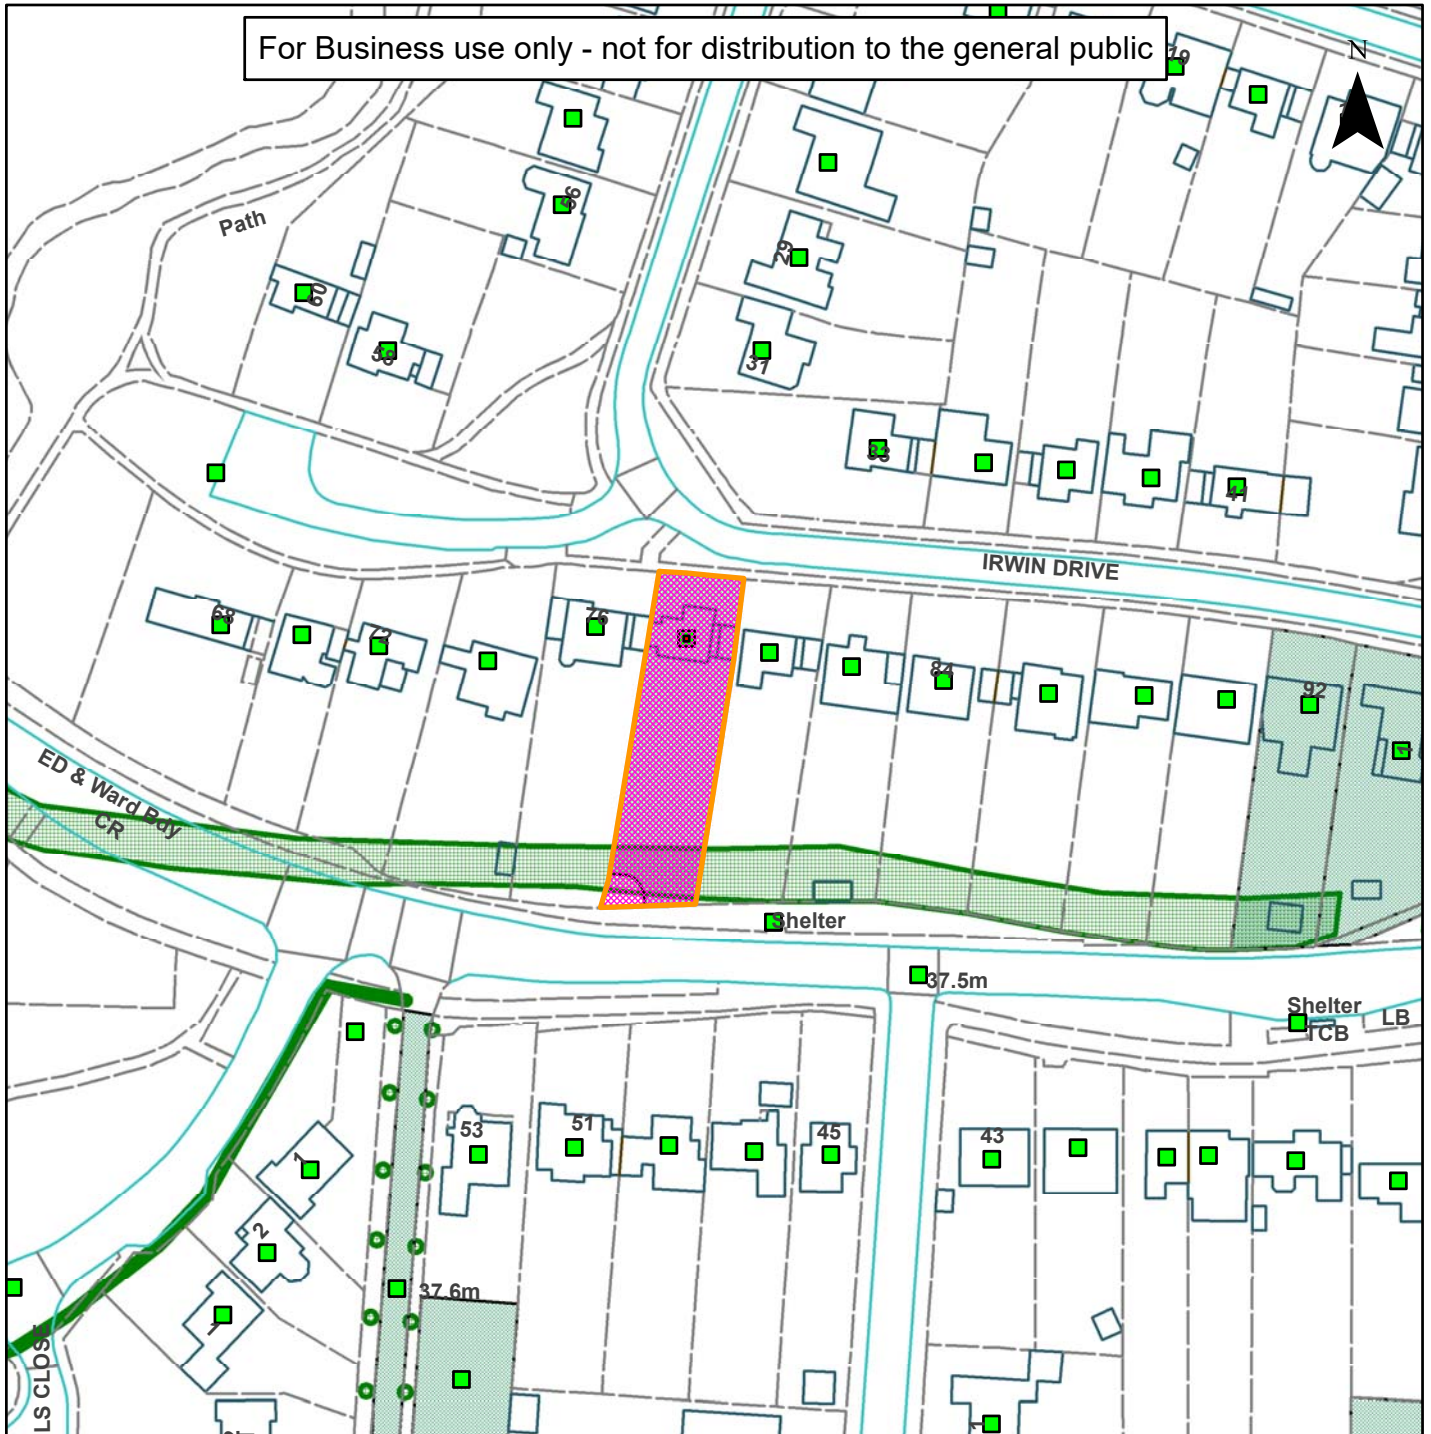

Not Set

For Business use only - not for distribution to the general public

Scale: 1:1,250

Reproduced from the Ordnance Survey map with permission of the Controller of Her Majesty's Stationery Office © Crown Copyright 2012.

Unauthorised reproduction infringes Crown Copyright and may lead to prosecution or civil proceedings.

Organisation	Horsham District Council
Department	
Comments	Not Set
Date	21/06/2018
MSA Number	100023865